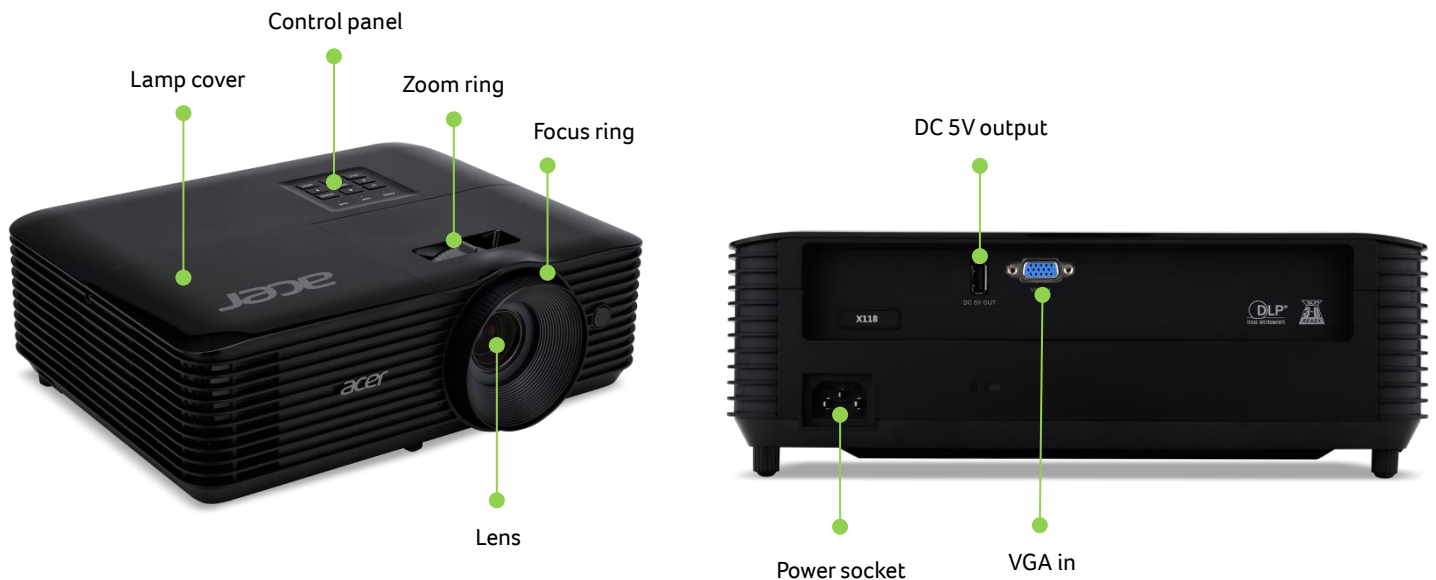

Product Specifications

Model name	Acer X118
Projection system	DLP®
Resolution	SVGA (800 x 600) Maximum WUXGA (1,920 x 1,200)
Brightness	3,600 ANSI Lumens (Standard), 2,800 ANSI Lumens (ECO)
Aspect ratio	4:3 (Native), 16:9 (Supported)
Contrast ratio	Dynamic Black 20,000:1
Throw ratio	1.94 ~ 2.16 (51"@2m)
Projection lens	F= 2.41~2.53, f = 21.85~24.01mm Manual Zoom & Focus
Keystone correction	+/-40° (Vertical, Manual)
Lamp life	4,000 Hours (Standard), 6,000 Hours (ECO), 10,000 Hours (ExtremeEco)
Noise level	30 dBA (Standard), 24 dBA (ECO)
Input interface	Analog RGB/Component Video (D-sub) x 1
Output interface	DC Out (5V/2A, USB Type A) x 1
Control interface	USB (Type A) x 1, share output port
Dimensions	313 x 240 x 113.7mm (12.3" x 9.4" x 4.5")
Weight	2.7 Kg (6.17 lbs)

Feature Highlights

Expressive display

- SVGA (800 x 600)
- 3,600 ANSI lumens
- Dynamic Black 20,000:1
- Acer LumiSense
- Acer BlueLight Shield
- Acer ColorBoost3D
- Acer ColorSafe II
- DLP 3D ready

Enhanced usability

- AC power on
- Instant Resume
- Fast Pack
- Sealed optical engine

Installation flexibility

- Keystone correction 40 degrees
- Top-loading lamp

Eco-friendly functionality

- Acer EcoProjection
- Lamp life up to 10,000 hours in ExtremeEco mode

- Part Number: MR.JPZ11.001

- EAN Code: 4713883388825

Optional Accessory

■ P/N: MC.JFZ11.00B

■ EAN: 4713147532261

MC.JLC11.002

4713147892877

MC.JLC11.003

4713147892884

BlueLightShield™

Acer BlueLight Shield

Acer BlueLight shield allows users to lower levels of blue light to lessen the negative effects of blue light exposure. There are three levels of filter in projector suitable for different scenario. Each level also contains dynamic mechanism that will optimize the blue light level based on content. BlueLight shield can reduce up to 30% blue light and protect your eyes.

Acer LumiSense

LumiSense incorporates a clever content-aware process. It analyzes projected content frame by frame and dynamically adjusts image visibility to optimum levels. Thanks to LumiSense intelligent judgment and dynamic adjustment, all dark scenes are clearly displayed with no loss of detail.

About Acer

Founded in 1976, today Acer is one of the world's top ICT companies and has a presence in over 160 countries. As Acer looks into the future, it is focused on enabling a world where hardware, software and services will infuse with one another to open up new possibilities for consumers and businesses alike. From service-oriented technologies to the Internet of Things to gaming and virtual reality, Acer's 7,000+ employees are dedicated to the research, design, marketing, sale, and support of products and solutions that break barriers between people and technology. More information is at www.acer.com.